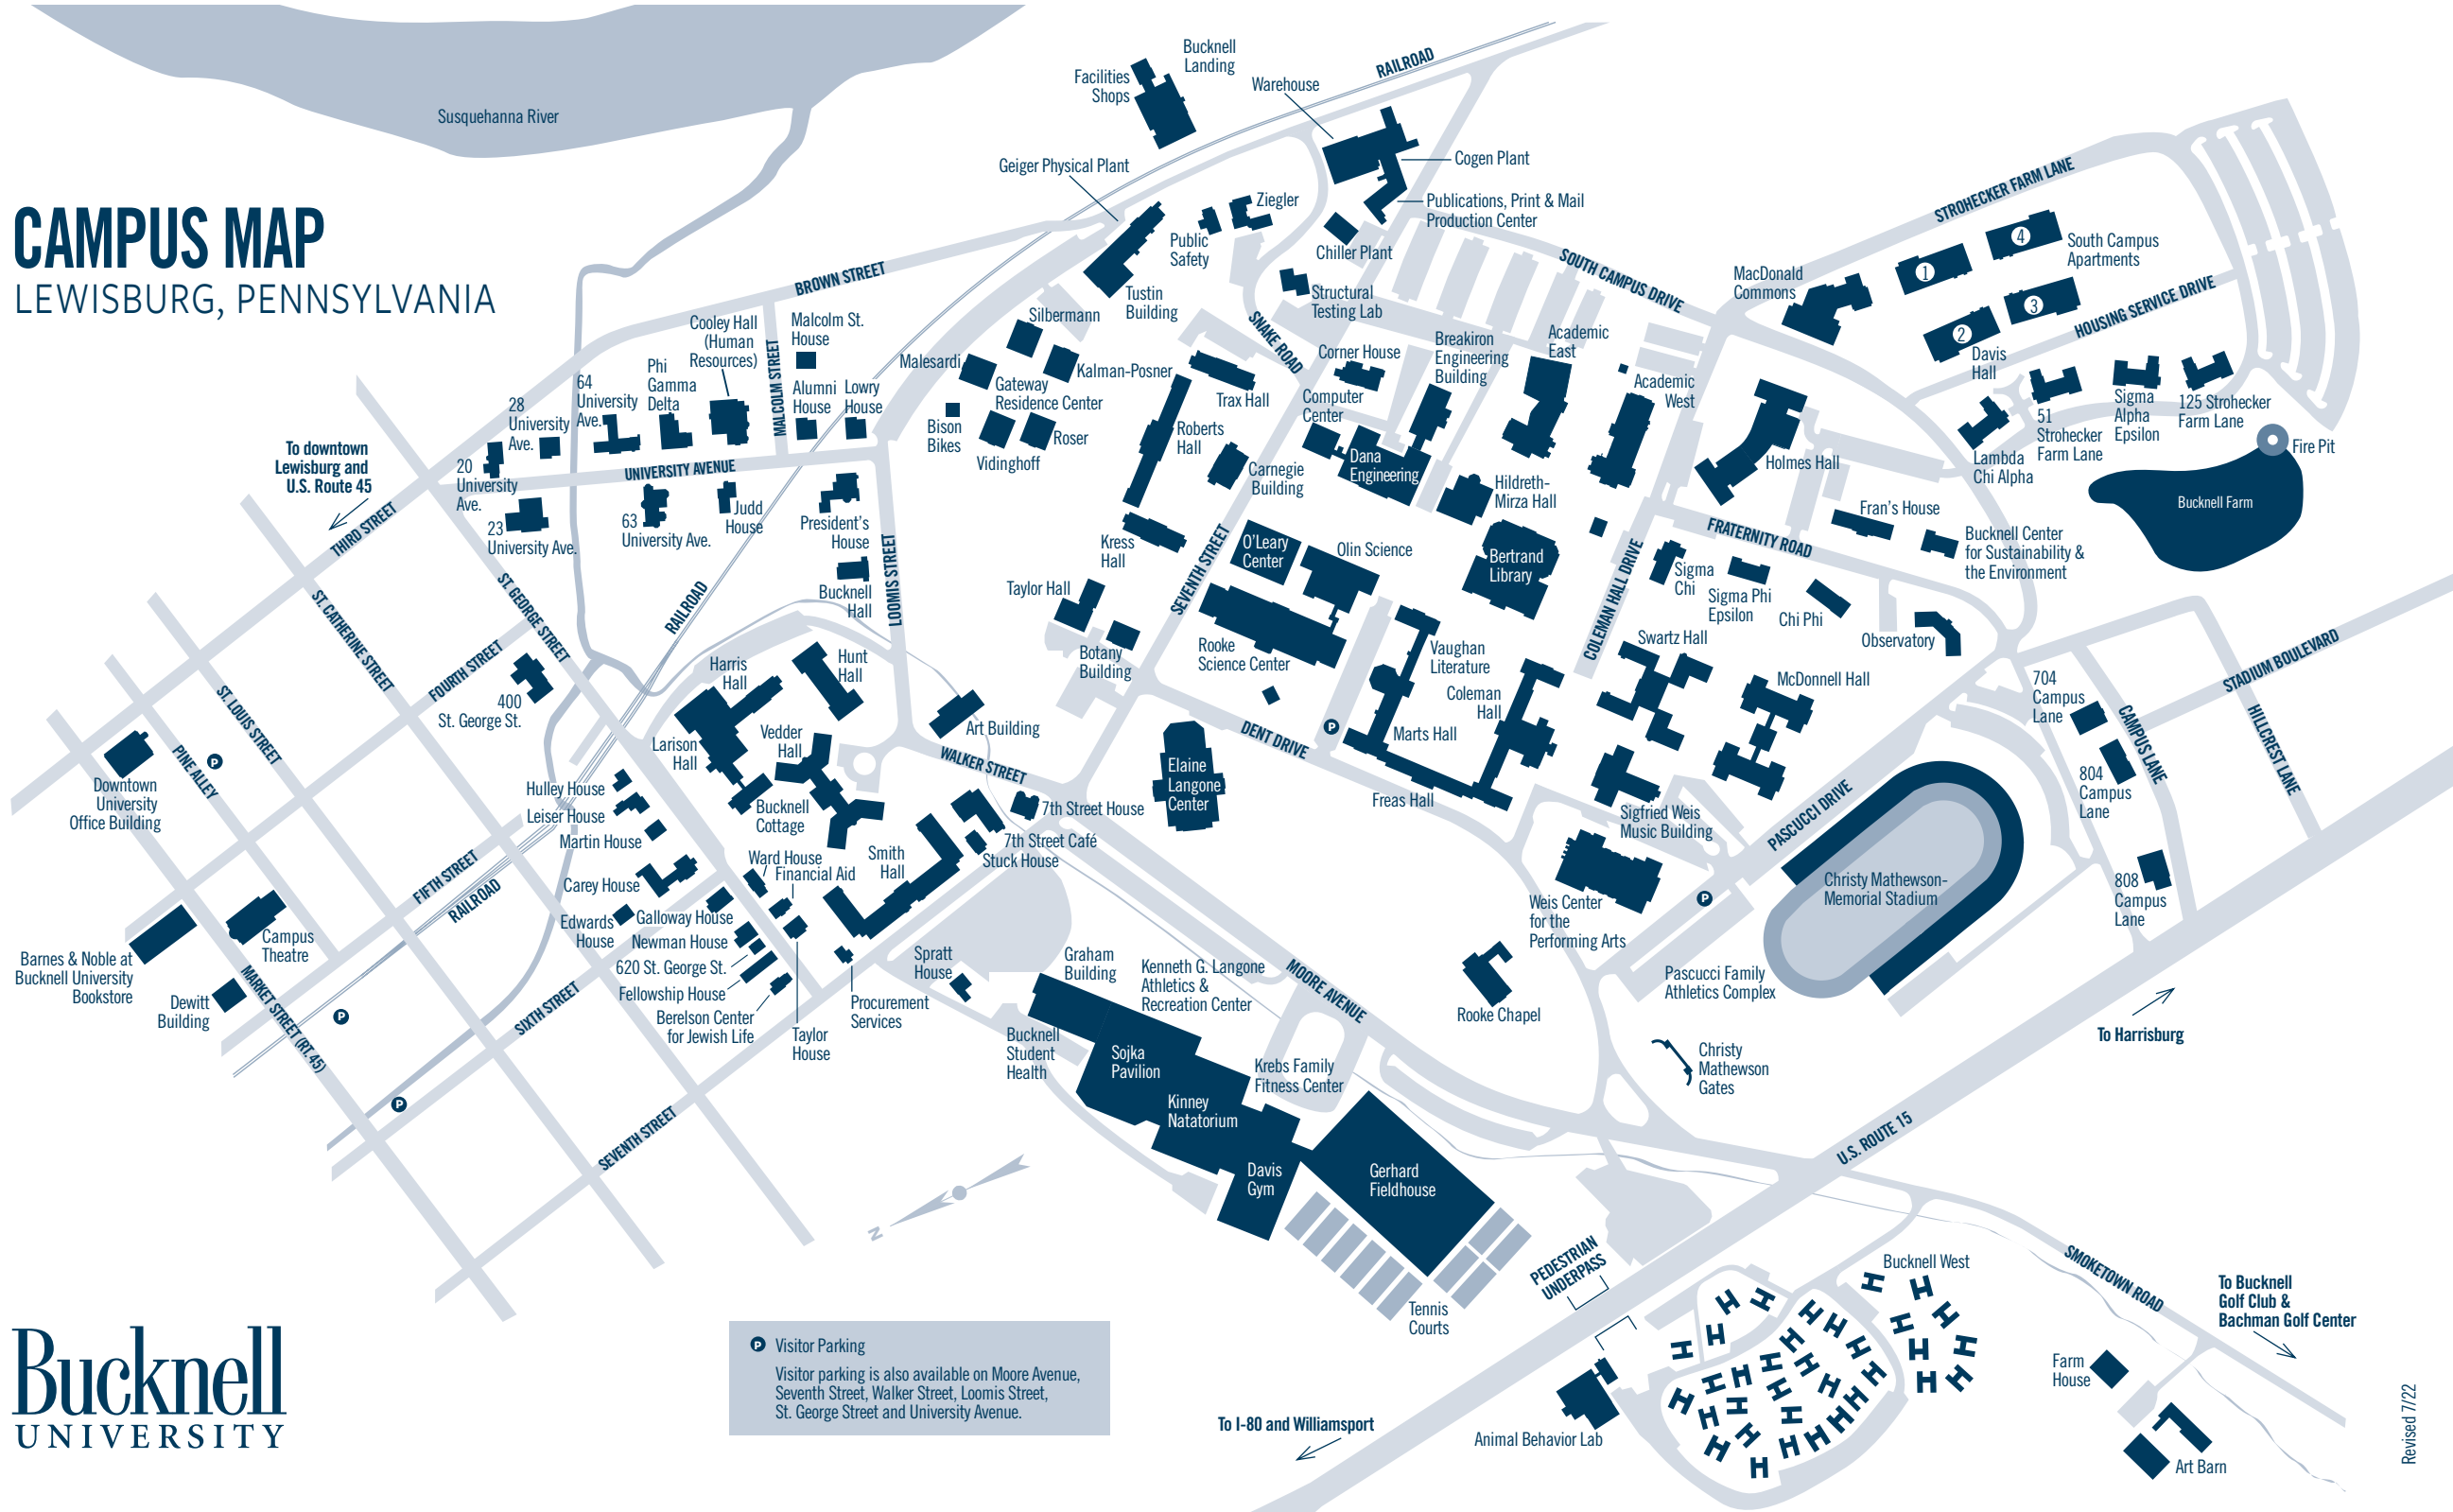

CAMPUS MAP

LEWISBURG, PENNSYLVANIA

To downtown Lewisburg and U.S. Route 45

To Harrisburg

To Bucknell Golf Club & Bachman Golf Center

P Visitor Parking
Visitor parking is also available on Moore Avenue, Seventh Street, Walker Street, Loomis Street, St. George Street and University Avenue.