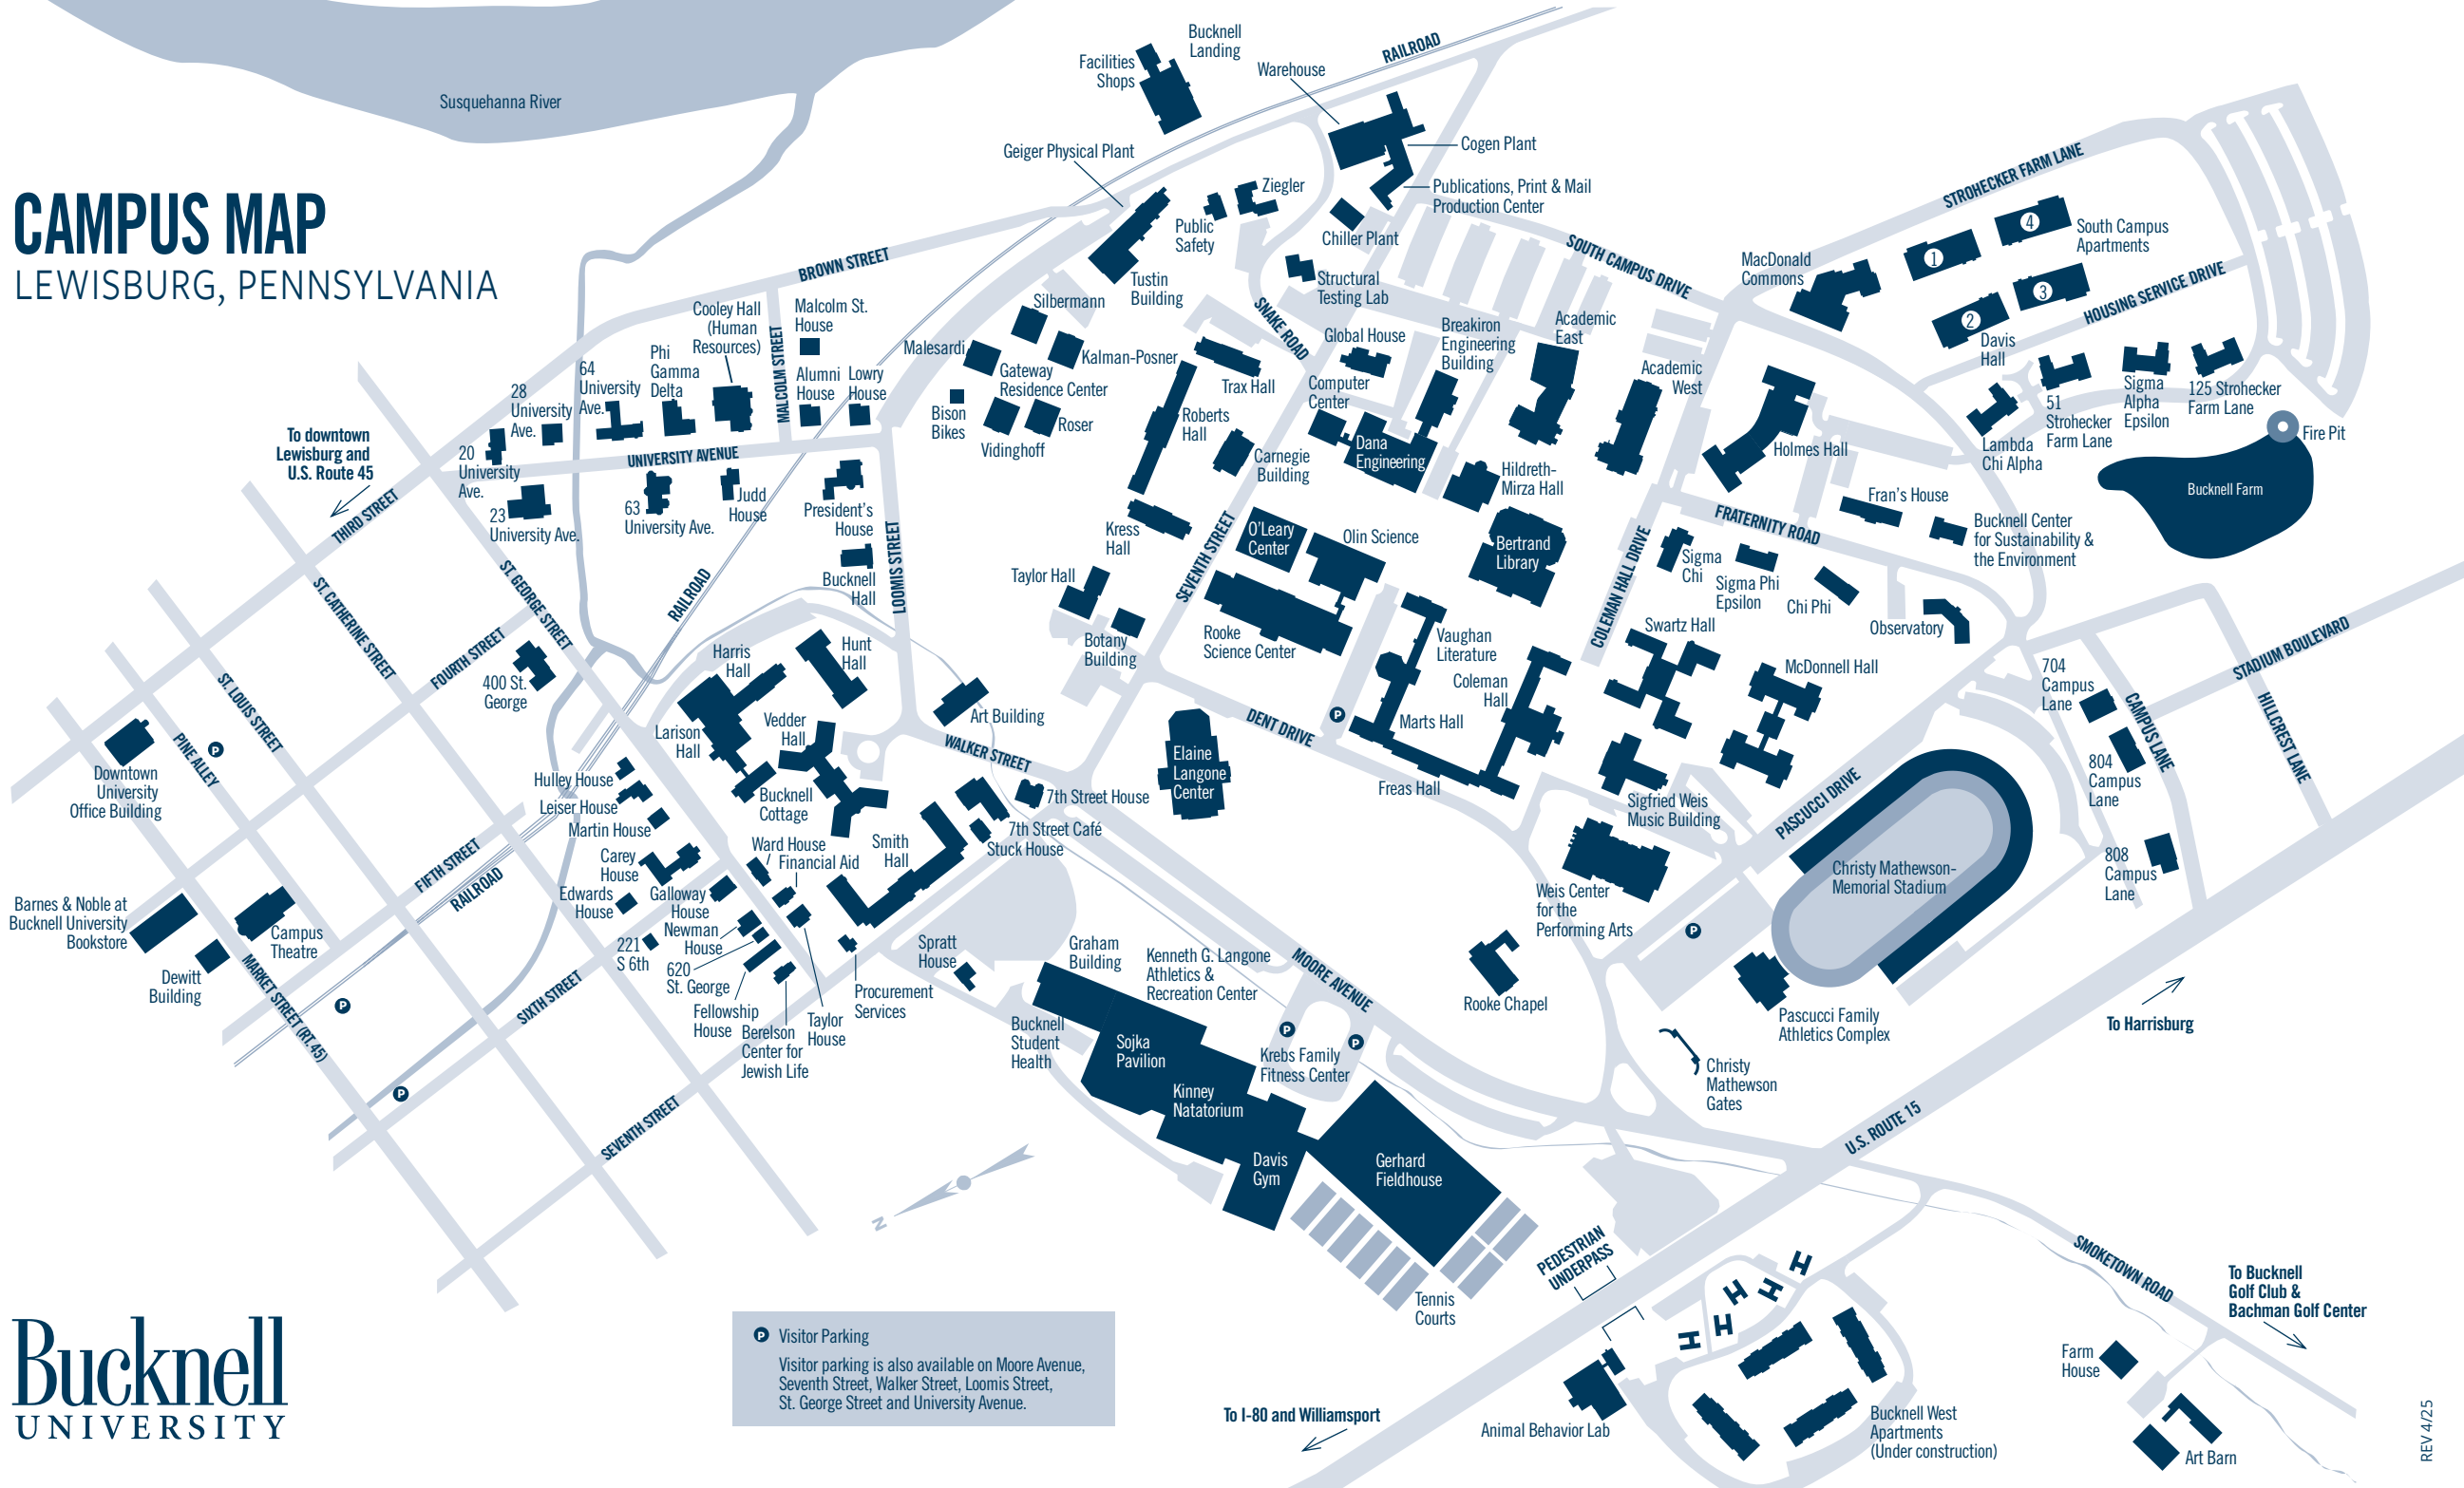

CAMPUS MAP

LEWISBURG, PENNSYLVANIA

P Visitor Parking
 Visitor parking is also available on Moore Avenue, Seventh Street, Walker Street, Loomis Street, St. George Street and University Avenue.